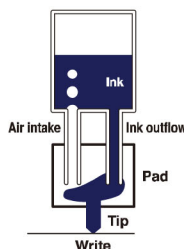

#### HOW DOES IT WORK?

The newly developed TPF (Twin Pipe Feeder) system utilizes two pipes and a pad to ensure a stable supply of ink to the tip of the pen.

One of these pipes feeds the ink to the pad section and the other pipe feeds air to the ink tank.